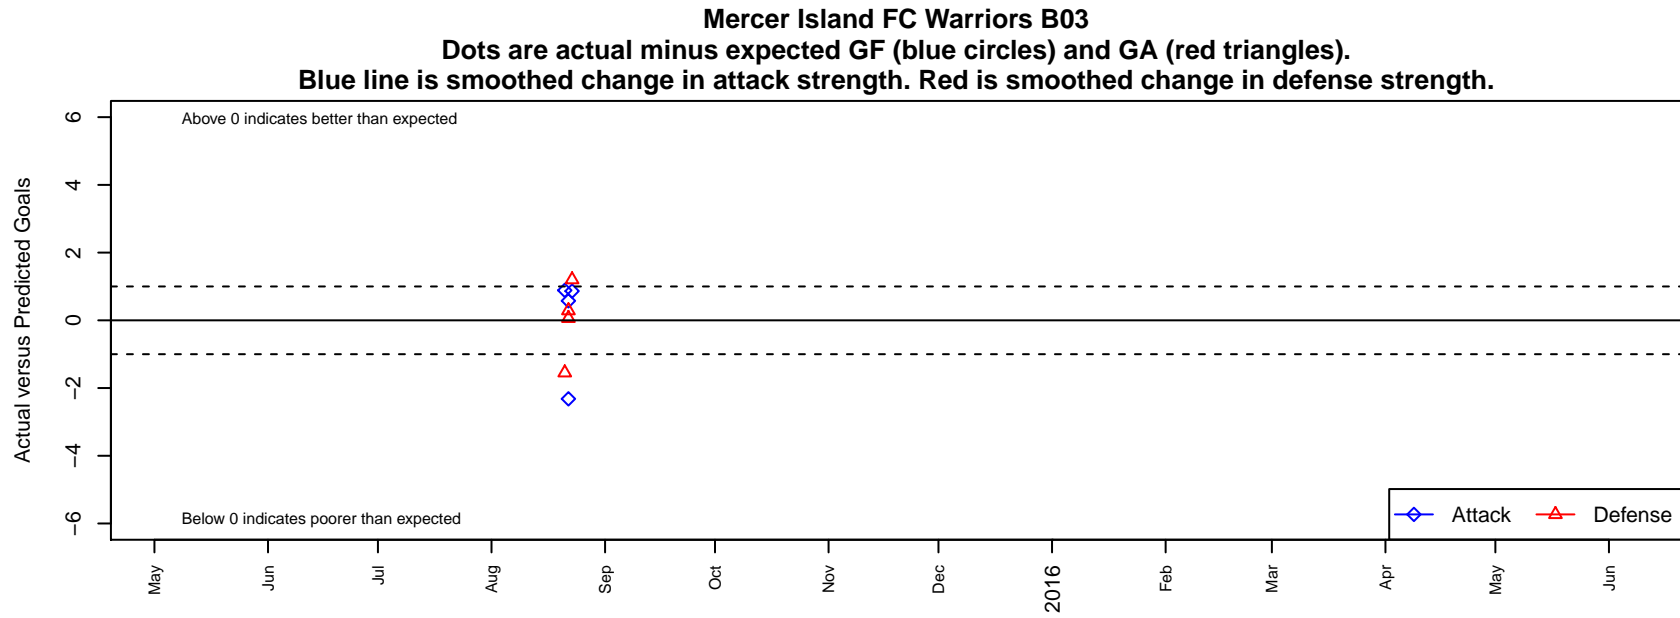

Mercer Island FC Warriors B03

Mercer Island FC
Mercer Island, WA
B03 total strength=557
attack=0.9 defense=0.21

alt names used:

Venues played:
2015 Sky River BU12-13

date	home		away		venue	pred.home	pred.away
2015-08-23	Mercer Island FC Warriors B03	9	Emerald City FC Blue B03	0	2015 Sky River BU12-13	8.14	1.20
2015-08-22	Impact FC Black B03	1	Mercer Island FC Warriors B03	3	2015 Sky River BU12-13	1.29	5.32
2015-08-22	Mercer Island FC Warriors B03	3	Impact FC Black B02	3	2015 Sky River BU12-13	2.42	3.06
2015-08-21	FC Edmonds Sting B02	6	Mercer Island FC Warriors B03	3	2015 Sky River BU12-13	4.45	2.12